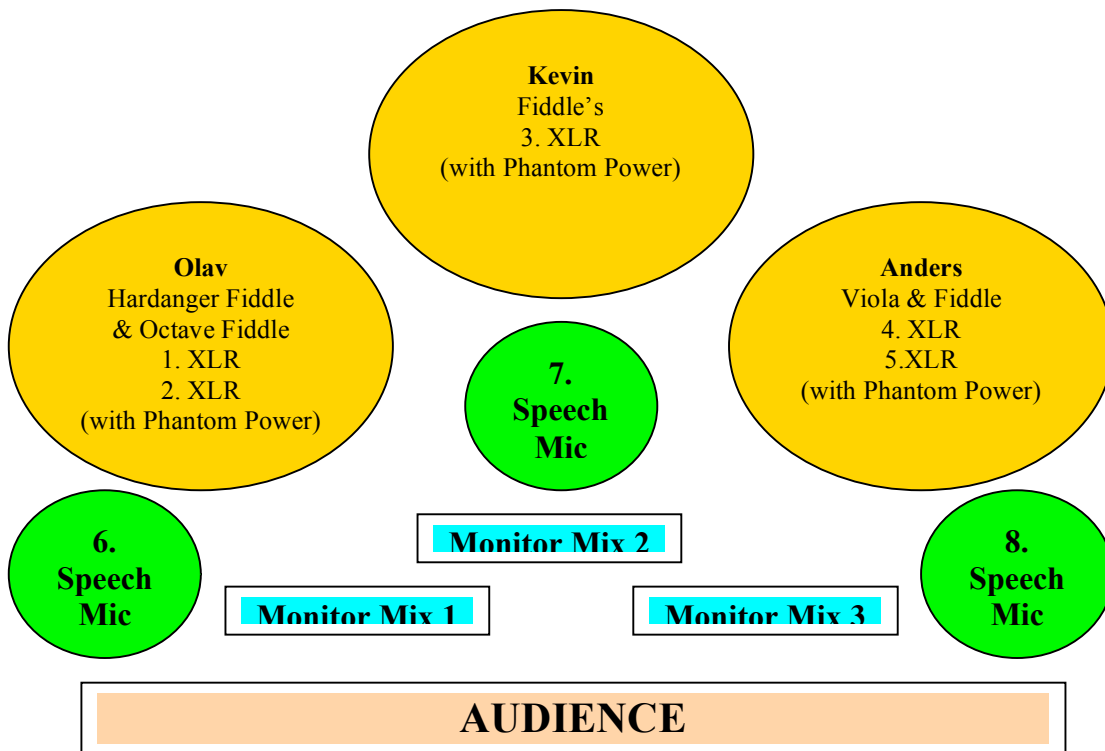

THE NORDIC FIDDLERS BLOC TECH SPEC

Channel	Source	Mic	Stand
1	Hardanger Fiddle	Own	N/A
2	Octave Fiddle	Own	N/A
3	Fiddle	Own	N/A
4	Fiddle	Own	N/A
5	Viola	Own	N/A
6	Speech	SM58	Tall Boom
7	Speech	SM58	Tall Boom
8	Speech	SM58	Tall Boom

Other Details

Please provide 3 SM58 microphones (or a close approximation) for speech on tall boom stands.

Please provide 3 armless chairs.

Monitors – 3 High quality wedges on 3 mixes please.

Please provide a carpet for the stage floor. We have loud feet :)